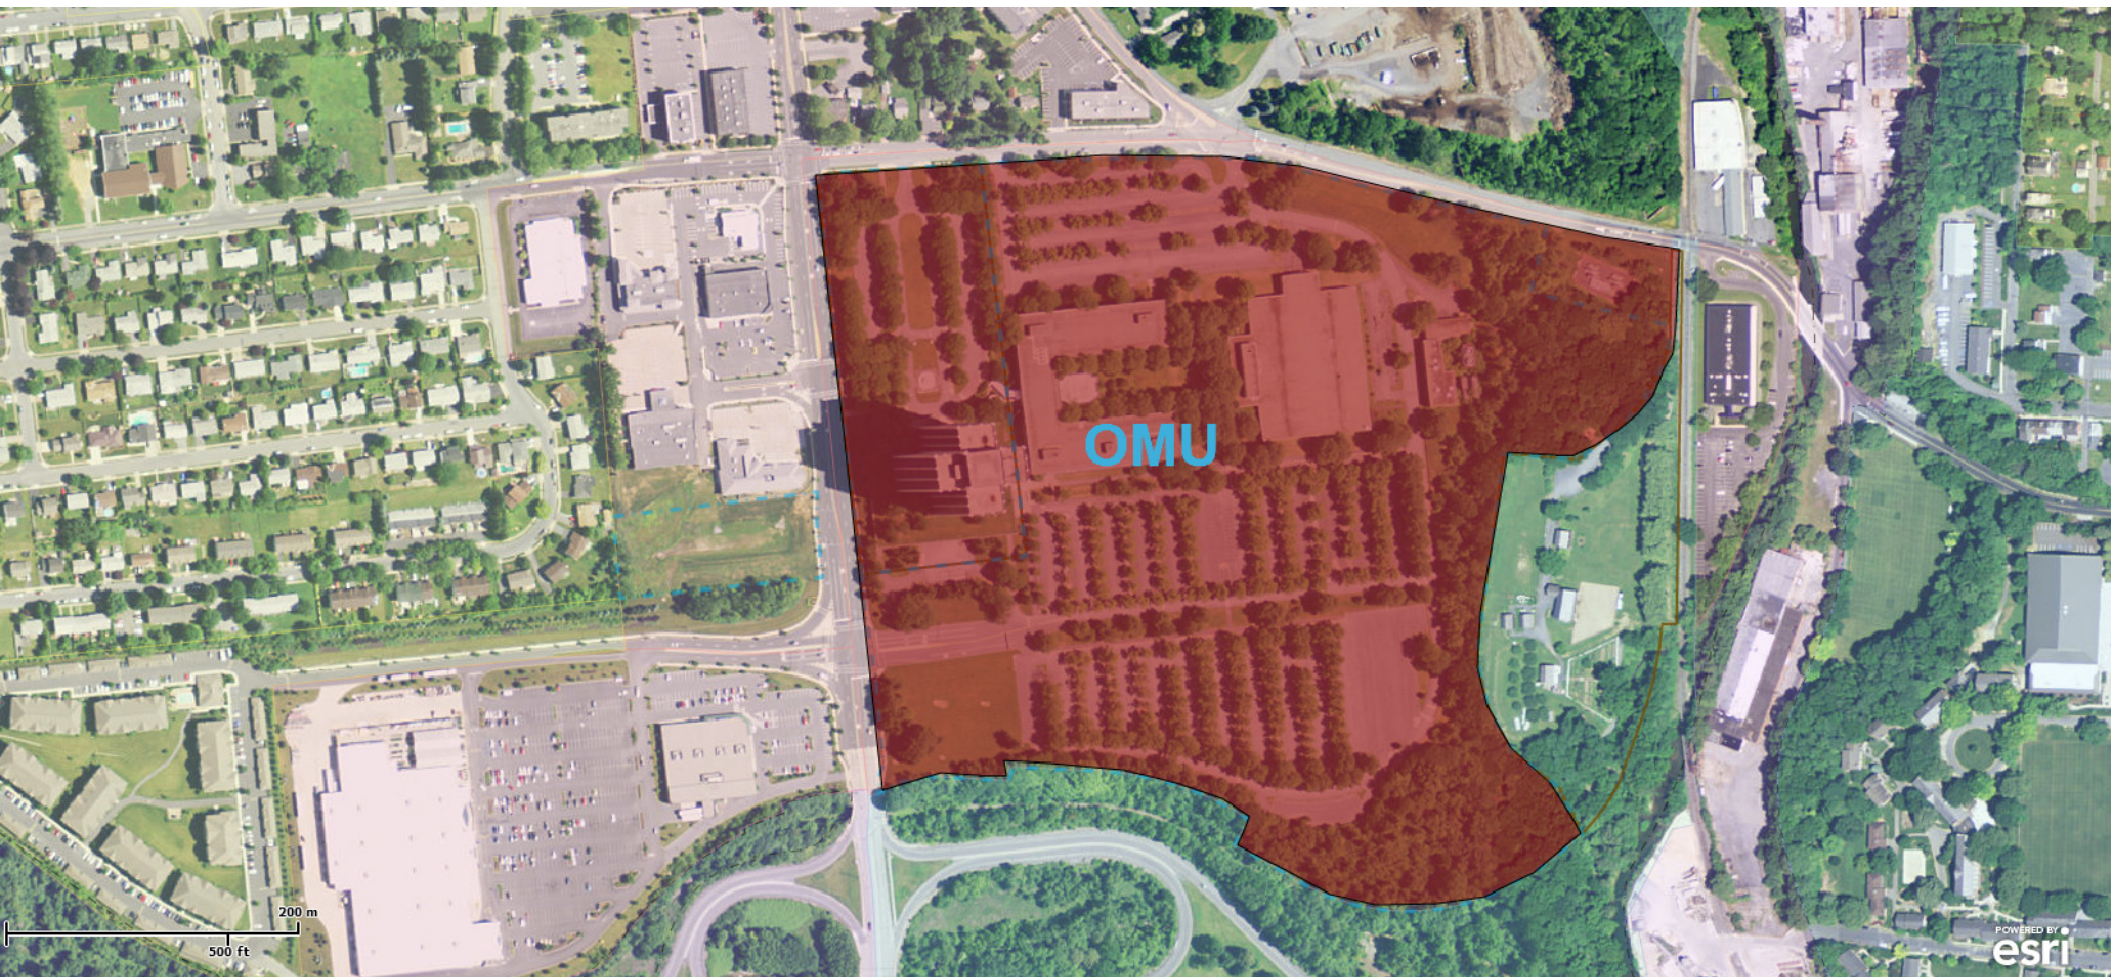

# OMU District

200 m

500 ft

POWERED BY  
esri

Thu Jul 2 2015 12:06:10 PM.